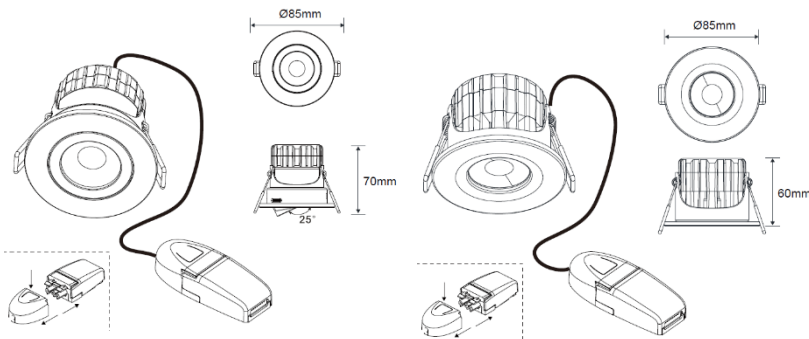

Separate Control Gear Information		
Type of Light Source:	LED	LED
Full Load Efficiency (%):	83	83
P _{NET} (W):	NA	NA
Dimensions (mm):	50x43x18	48x40x18

Product is certified to all the relevant standards.

5W, 6W, IP65

Cone Illuminance Diagram

Diagram for RUL07X4-01 in 3000K. Other diagrams available on request

Polar Intensity Diagram

Diagram for RUL07X4-01 in 3000K. Other diagrams available on request

Dimension Diagram