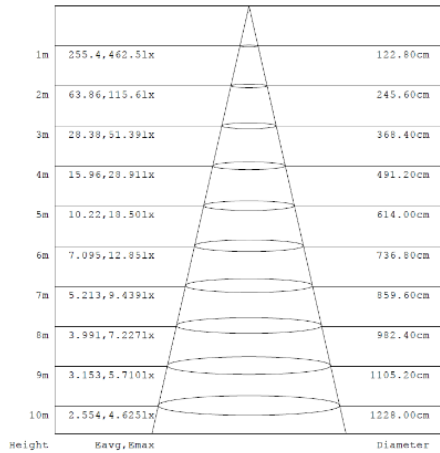

Separate Control Gear Information		
Type of Light Source:	LED	LED
Full Load Efficiency (%):	83	83
P _{NET} (W):	NA	NA
Dimensions (mm):	50x43x18	48x40x18

Product is certified to all the relevant standards.

5W, 6W, IP65

Cone Illuminance Diagram

Diagram for RUL07X4-01 in 3000K. Other diagrams available on request

Polar Intensity Diagram

Diagram for RUL07X4-01 in 3000K. Other diagrams available on request

Dimension Diagram