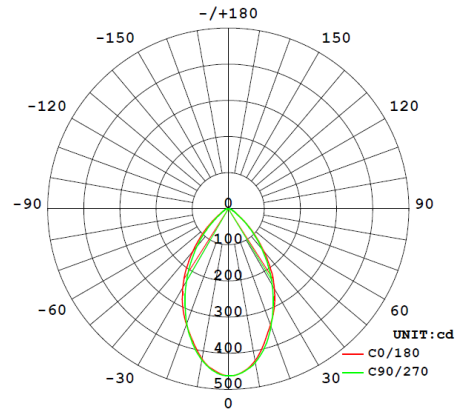

5W, 6W, IP65

Cone Illuminance Diagram

Diagram for RUL07X4-01 in 3000K. Other diagrams available on request

Polar Intensity Diagram

Diagram for RUL07X4-01 in 3000K. Other diagrams available on request

Dimension Diagram