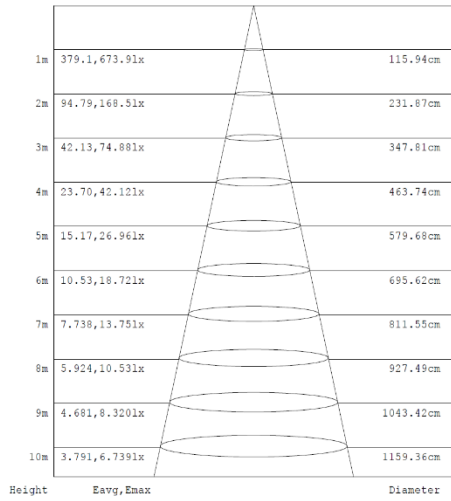

Product Code:	RULT06X4-01
Comparable to:	50W halogen
Total Power (W):	5.2/6.6
Power Factor:	0.9
Total Light Output (lm):	660/820
Emergency Light Output (lm):	NA
Efficacy (lm/cctW):	130/125
Lux at 1m (lux):	540/670
Emergency Lux at 1m (lux):	NA
CCT (K):	2700/3000/4000/5700
CRI:	80
IP:	65
Operation Temperature (°C):	-20 ≤ Ta ≤ +40
Inrush Current:	7.5A/100us
RG Value:	0
SDCM:	6
Pst LM:	NA
SVM:	NA
Energy Class:	D
Rated Life to L70B50 (Hrs):	30000
Dimensions ØxH (mm):	85x56
Cut Out (mm):	72
Weight (kg):	0.32
Separate Control Gear Information	
Type of Light Source:	LED
Full Load Efficiency (%):	84
P _{NET} (W):	NA
Dimensions (mm):	48x40x17

ULTIMUM EXPRESS LED FIRE RATED DOWNLIGHT 5W/7W, IP65

Cone Illuminance Diagram

Diagram for RULX-01 in 7W, 4000K. Other diagrams available on request

Polar Intensity Diagram

Diagram for RULX-01 in 7W, 4000K. Other diagrams available on request