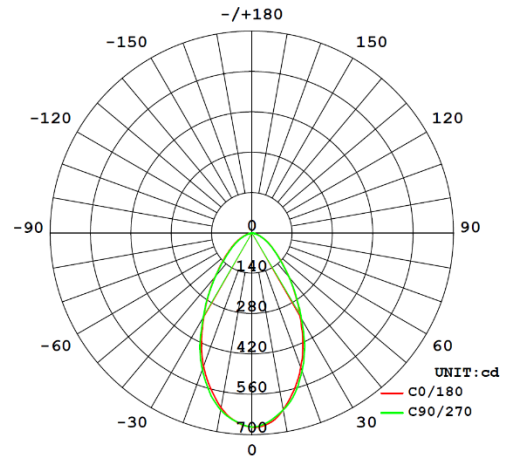

ULTIMUM EXPRESS LED FIRE RATED DOWNLIGHT 5W/7W, IP65

Cone Illuminance Diagram

Diagram for RULX-01 in 7W, 4000K. Other diagrams available on request

Polar Intensity Diagram

Diagram for RULX-01 in 7W, 4000K. Other diagrams available on request