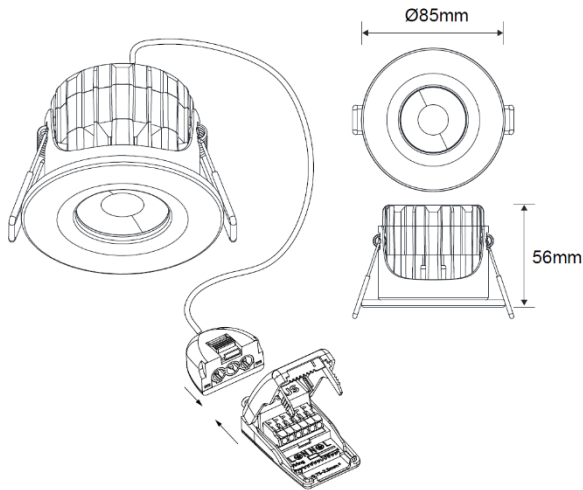

Product Code:	RULT06X4-01
Comparable to:	50W halogen
Total Power (W):	5.2/6.6
Power Factor:	0.9
Total Light Output (lm):	660/820
Emergency Light Output (lm):	NA
Efficacy (lm/cctW):	130/125
Lux at 1m (lux):	540/670
Emergency Lux at 1m (lux):	NA
CCT (K):	2700/3000/4000/5700
CRI:	80
IP:	65
Operation Temperature (°C):	-20 ≤ Ta ≤ +40
Inrush Current:	7.5A/100us
RG Value:	0
SDCM:	6
Pst LM:	NA
SVM:	NA
Energy Class:	D
Rated Life to L70B50 (Hrs):	30000
Dimensions ØxH (mm):	85x56
Cut Out (mm):	72
Weight (kg):	0.32
Separate Control Gear Information	
Type of Light Source:	LED
Full Load Efficiency (%):	84
P _{NET} (W):	NA
Dimensions (mm):	48x40x17

ULTIMUM EXPRESS LED FIRE RATED DOWNLIGHT 5W/7W, IP65

Cone Illuminance Diagram

Diagram for RULX-01 in 7W, 4000K. Other diagrams available on request

Polar Intensity Diagram

Diagram for RULX-01 in 7W, 4000K. Other diagrams available on request

Dimension Diagram

Sensor Data

Time Off Delay:	NA
Illuminance Switching Range:	NA
Sensitivity Range (%):	NA
Mounting Height (max):	NA
Detection Zone Diameter (max):	NA

Accessories

RULSTRIM-03	ULTIMUM+ trim, Polished Chrome
RULSTRIM-10	ULTIMUM+ trim, Matte Black
RULSTRIM-13	ULTIMUM+ trim, Brushed Chrome
RULSTRIM-14	ULTIMUM+ trim, Antique Brass
RLA250DTG-01	LOADPRO 250W LED Grid Dimmer
R1001G2W	100W LED Wall Plate Dimmer