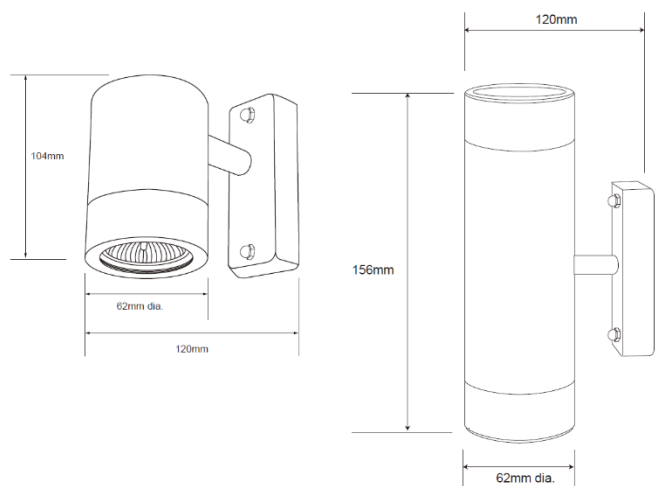

#### CONSTRUCTION

- Stainless steel housing
- Ceramic GU10 lampholders
- Silicone seals

WARRANTY

LIFETIME

LUMENS PER W

IP RATING

OPERATING VOLTAGE

SAFETY CLASS

Product Code:		
Black	R135-04	R235-04
Brushed Chrome	R135-13	R235-13
Dark Grey	R135-25	R235-25
Total Power (W):	1x35	2x35
Power Factor:	NA	NA
Total Light Output (lm):	NA	NA
Total Emergency Light Output (lm):	NA	NA
Efficacy (lm/cctW):	NA	NA
Lux at 1m (lux):	NA	NA
CCT (K):	NA	NA
CRI:	NA	NA
IP:	44	44
Operation Temperature (°C):	-20 ≤ Ta ≤ +40	-20 ≤ Ta ≤ +40
Dimensions LxWxH (mm):	120x62x104	120x62x156
Weight (kg):	0.37	0.6