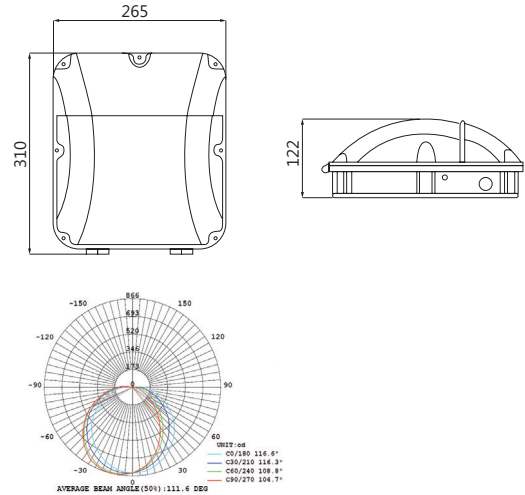

## Cobra 30W Emergency Wall Pack

Slim CCT 3000lm Bulkhead (Black)

PXWALLCCTEM

<b>Dimensions</b>	310*265*122 mm
<b>Weight(net weight)</b>	1.85 kg
<b>Material</b>	Die-cast Aluminium & PC
<b>Wattage</b>	30W
<b>Colour/Finish</b>	Black
<b>IK Rating</b>	IK10
<b>Voltage/Frequency</b>	AC100-240V 50/60 Hz
<b>Luminous Flux</b>	2,900lm / 3,000lm / 2,900lm
<b>Luminous Efficacy</b>	Up to 100lm/W
<b>Color Rendering Index</b>	≥80
<b>CCT Colour Temp</b>	3CCT: 2200K / 3100K / 4000K
<b>SDCM Colour Consistency</b>	<6
<b>UGR Unified Glare Rating</b>	N/A
<b>LEDs</b>	SMD 2835 (80 PCS)
<b>Light Control</b>	On/Off
<b>Beam Angle</b>	120°
<b>Adjustable</b>	No
<b>Chip</b>	Epistar
<b>IP Rating</b>	IP65
<b>Lifetime</b>	50,000h (L80B10), 65,000 (L70B50)
<b>Emergency Mode</b>	3 hours @3W, LiFePO4 Battery
<b>Warranty</b>	5 Years Fitting, 2 Years Battery

### Features & Applications

The Prelux Cobra 30W CCT 3000lm LED Slim Wall Pack is a flexible and robust fitting which can be used in a wide range of outdoor applications. The IP65 protection rating along with the tough die-cast aluminium and PC body will ensure this fitting will shine for years to come.