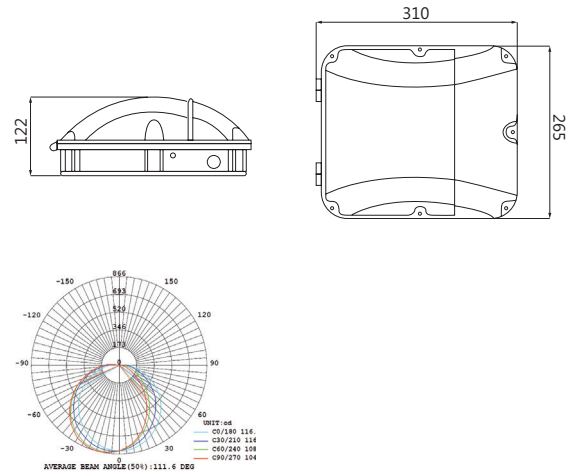

Cobra 30W Wall Pack Datasheet

Slim CCT 2500lm Bulkhead (Black)

PXWALLCCT

Dimensions	310*265*122 mm
Weight(net weight)	1.80 kg
Material	Die-cast Aluminium & PC
Wattage	30W
Colour/Finish	Black
IK Rating	IK08
Voltage/Frequency	AC220-240V 50/60 Hz
Luminous Flux	2,440-2,500 lm
Luminous Efficacy	Up to 83 lm/W
Color Rendering Index	≥80
CCT Colour Temp	3CCT: 2200K / 3100K / 4000K
SDCM Colour Consistency	<6
UGR Unified Glare Rating	N/A
LEDs	SMD 2835 (80 PCS)
Light Control	N/A
Beam Angle	120°
Adjustable	No
Chip	Epistar
IP Rating	IP65
L80B10	50,000 h
Warranty	5 Years

Features & Applications

The Prelux Cobra 30W CCT 2500lm LED Slim Wall Pack is a flexible and robust fitting which can be used in a wide range of outdoor applications. The IP65 protection rating along with the tough die-cast aluminium and PC body will ensure this fitting will shine for years to come.