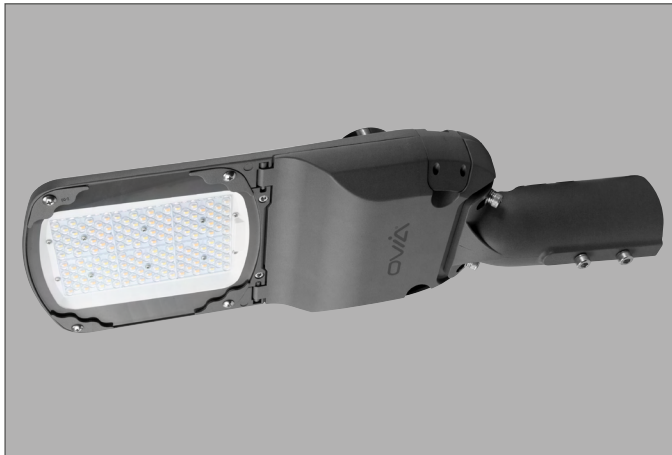

Description: 135W LED Street Luminaire (Nema 3 Pin) IP66 CCT Switch Grey

General Information

Dimensions (mm)	675 (L) x 260 (W) x 100 (D)
Spigot Diameter (mm)	76
Materials	Body: Powder Coated Aluminium; Diffuser: Glass
Colour	Light Grey (RAL7037)
Product Weight (Kg)	5.4
Ingress Protection	IP66
Impact Rating (IK)	10
Warranty (Years)	5

Supply & Power Information

Continuous Operating Voltage (AC) (Hz)	100-277 (50/60)
Safety Class	I
Surge Protection Installed	Yes
Circuit Wattage (W)	135
LED Wattage (W)	135
Inrush Current	75A (332uS@230V~)
Power Factor	>0.9
Operating Temperature (°C)	-20 to +50
Maximum Critical Temperature (°C)	+90
Input Terminations	3 Pole Screw Terminals

Luminaire Output

Colour Temperature (K)	3000	4000	6000
Typical Luminous Flux (lm)	18800	20500	18800
Efficacy (lm/W)	140	155	140
Beam Angle (°)	85 x 150 (Type II M)		
Colour Rendering Index (CRI)	>70		
Flicker Free	Yes		
LED Lifetime (L70) (Hours)	50000		

Dimming Information

Dimmable	No
----------	----

Compatible Accessories

OV113PC - 3 Pin IP65 Photocell
OV113WB - 1175mm Wall Bracket - Grey

Additional Information

Must be mounted higher than 2.8 metres (714.411.2.201 Provisions for basic protection)