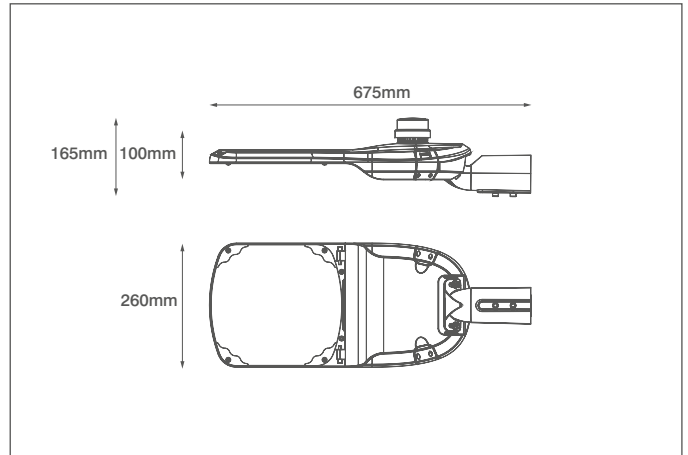

Description: 135W LED Street Luminaire (Nema 3 Pin) IP66 CCT Switch Grey

General Information

Dimensions (mm)	675 (L) x 260 (W) x 100 (D)
Spigot Diameter (mm)	76
Materials	Body: Powder Coated Aluminium; Diffuser: Glass
Colour	Light Grey (RAL7037)
Product Weight (Kg)	5.4
Ingress Protection	IP66
Impact Rating (IK)	10
Warranty (Years)	5

Supply & Power Information

Continuous Operating Voltage (AC) (Hz)	100-277 (50/60)
Safety Class	I
Surge Protection Installed	Yes
Circuit Wattage (W)	135
LED Wattage (W)	135
Inrush Current	75A (332uS@230V~)
Power Factor	>0.9
Operating Temperature (°C)	-20 to +50
Maximum Critical Temperature (°C)	+90
Input Terminations	3 Pole Screw Terminals

Luminaire Output

Colour Temperature (K)	3000	4000	6000
Typical Luminous Flux (lm)	18800	20500	18800
Efficacy (lm/W)	140	155	140
Beam Angle (°)	85 x 150 (Type II M)		
Colour Rendering Index (CRI)	>70		
Flicker Free	Yes		
LED Lifetime (L70) (Hours)	50000		