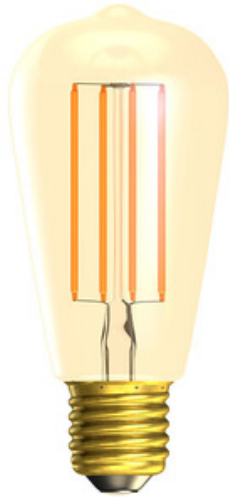

Lamps / LED

4W LED Vintage Squirrel Cage - ES, Amber, 2000K (Upgraded Product – Order New Code: 60796)

The LED Vintage Lamp has become one of the most recognisable lamp types on the market. Widely used in the hospitality sector and domestically alike, the LED Vintage Lamp combines a traditional look with the energy saving benefits of LED Lighting. The universally used Squirrel Cage provides a warm white glow ideal when creating mood lighting.

- Dimmable and Non-Dimmable available
- Special extended filament to replicate traditional vintage amber glow
- Amber Glass Coating For Decorative Vintage Look
- Over 90% energy saving compared to incandescent vintage lamps
- Super low energy consumption