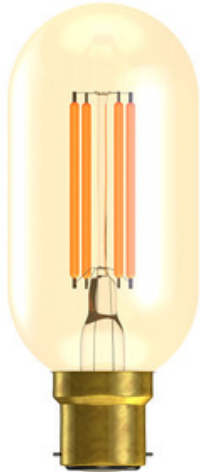

Lamps / LED

4W LED Vintage Tubular - BC, Amber, 2000K - L110mm (Upgraded Product – Order New Code: 60815)

The LED Vintage Lamp has become one of the most recognisable lamp types on the market. Widely used in the hospitality sector and domestically alike, the LED Vintage Lamp combines a traditional look with the energy saving benefits of LED Lighting. The Vintage Tubular's can provide a distinctive look when illuminated in any bar or restaurant.

- Dimmable and Non-Dimmable available
- Special extended filament to replicate traditional vintage amber glow
- Amber Glass Coating For Decorative Vintage Look
- Over 90% energy saving compared to Incandescent Vintage Lamps
- Super low energy consumption

Technical Specification

Product Code	01438
Reference	
Guarantee	3 Years
EAN	5013588014388
Commodity Code	8539500000
Country Of Origin	CN
UNSPSC Code	39101628

Technical Specification

Volts (V)	240
Watts (W)	4
Cap	BC/B22
Colour Temp (K)	2000
Dimmable?	0
Lumens (lm)	330
Life Hours	15,000
Beam Angle	300°
Energy Rating	G
CRI (Ra)	85
Switching Cycles	8,000
Frequency (Hz)	50/60
LED Drive Current	30
Energy Consumption (kWh/1000h)	4