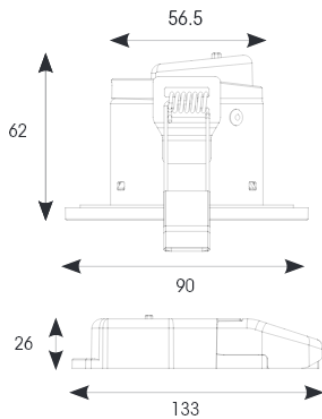

Prism Pro Fire Rated

Prism Pro CCT Fire Rated Downlight Dual Wattage

Code: APRIP/1

ACCESSORIES

APRILEDPBZ/BLK	Prism Pro Matt Black Bezel
APRILEDPBZ/SC	Prism Pro Satin Chrome Bezel
APRILEDPBZ/CH	Prism Pro Chrome Bezel
ACFLP/3	LED Emergency Lighting Pack Maintained / Non-Maintained