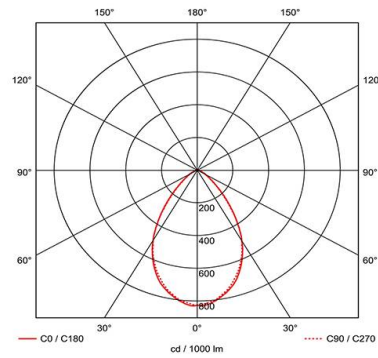

Prism Pro Fire Rated

Prism Pro CCT Fire Rated Downlight Dual Wattage

Code: APRIP/1

ACCESSORIES

APRILEDPBZ/BLK	Prism Pro Matt Black Bezel
APRILEDPBZ/SC	Prism Pro Satin Chrome Bezel
APRILEDPBZ/CH	Prism Pro Chrome Bezel
ACFLP/3	LED Emergency Lighting Pack Maintained / Non-Maintained